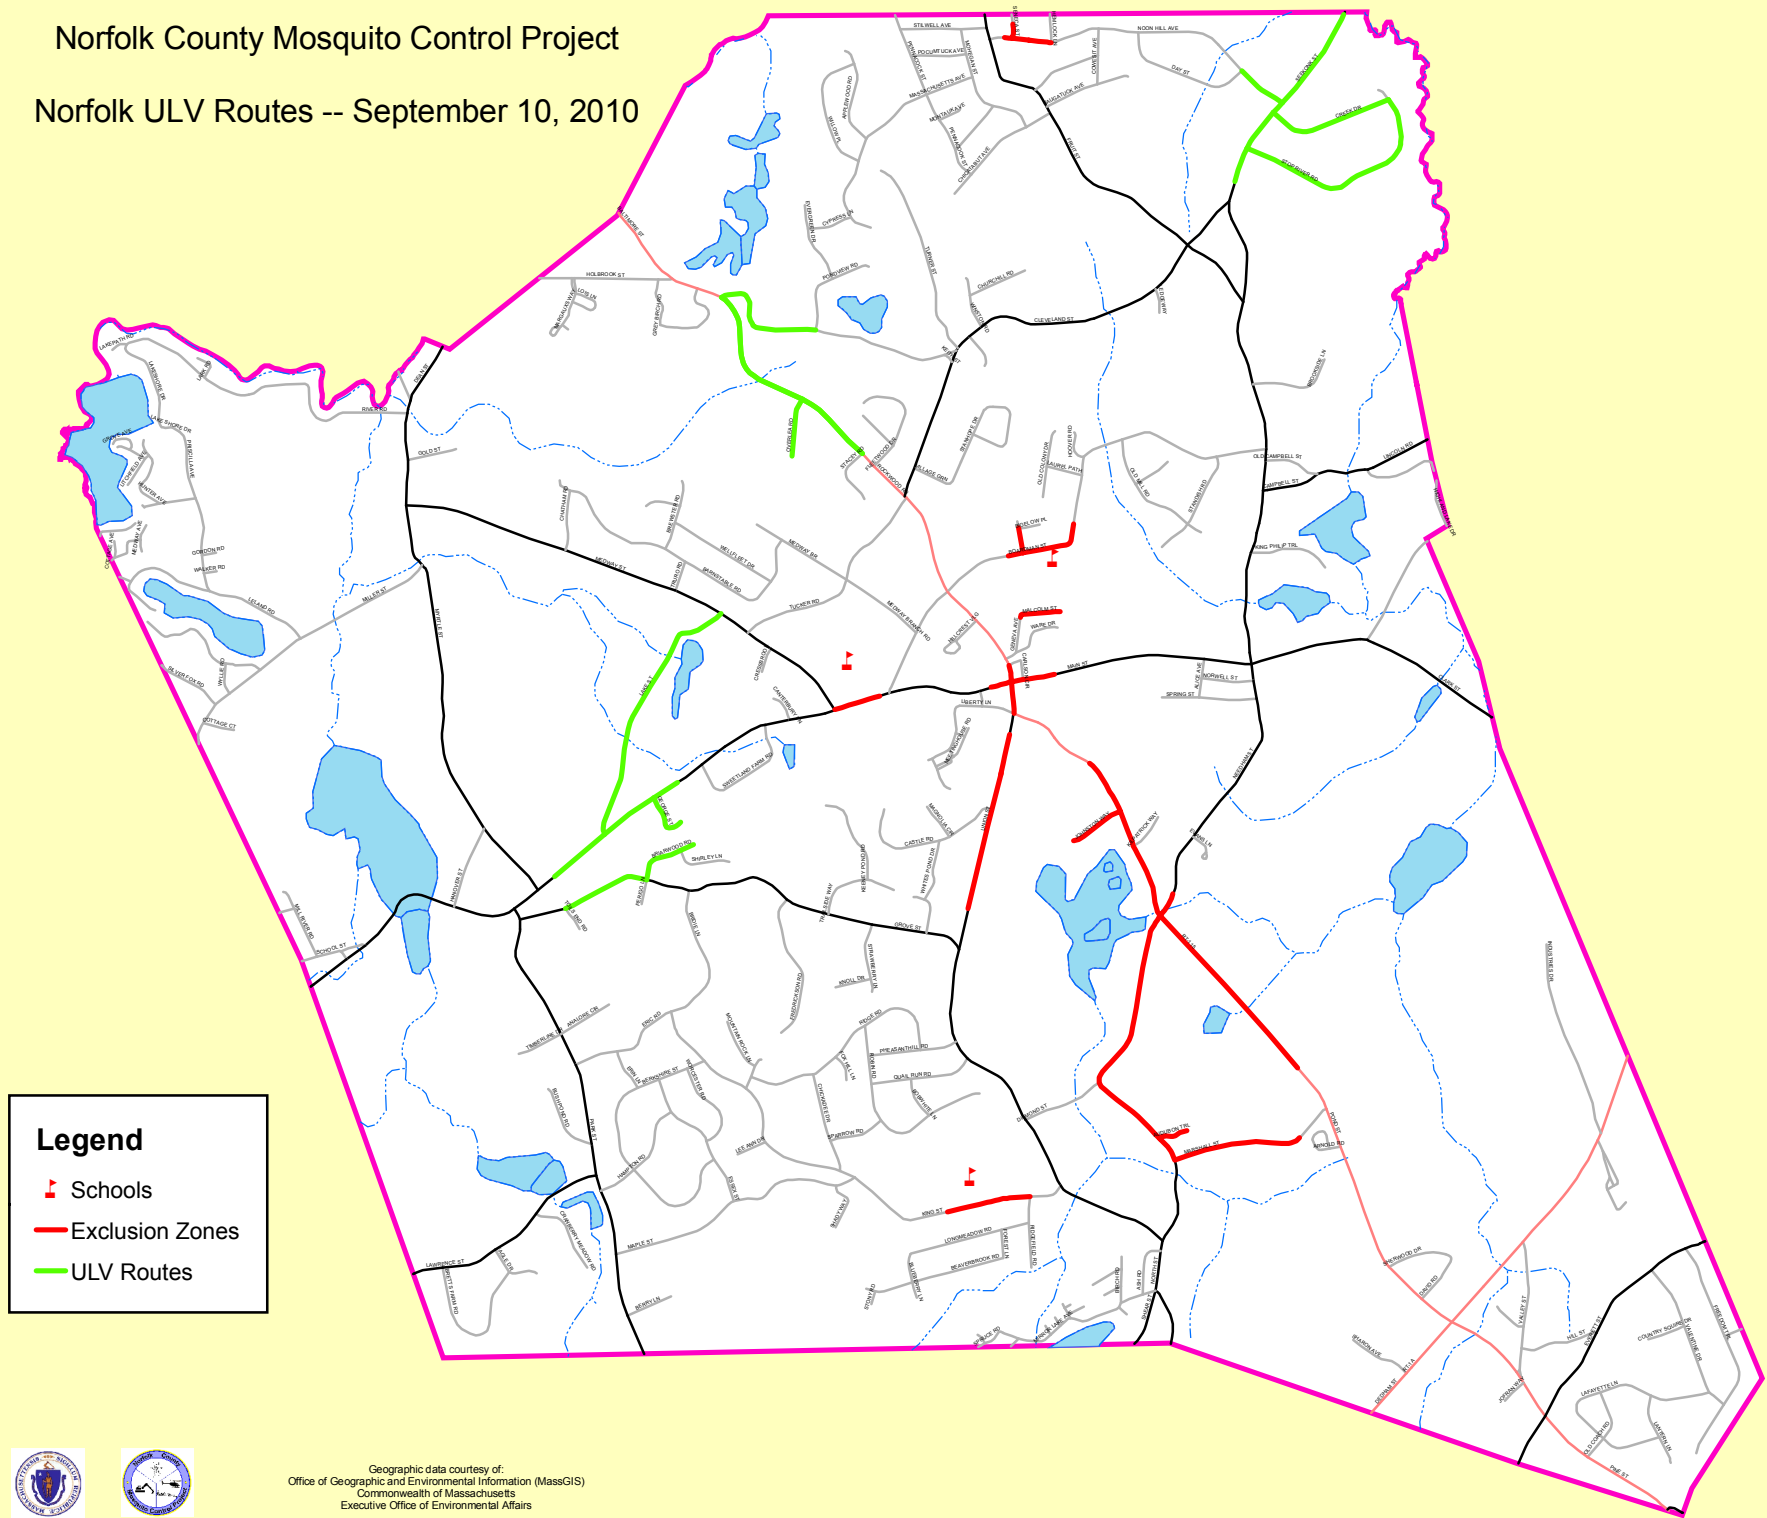

Norfolk County Mosquito Control Project

Norfolk ULV Routes -- September 10, 2010

Legend

- ▣ Schools
- Exclusion Zones
- ULV Routes