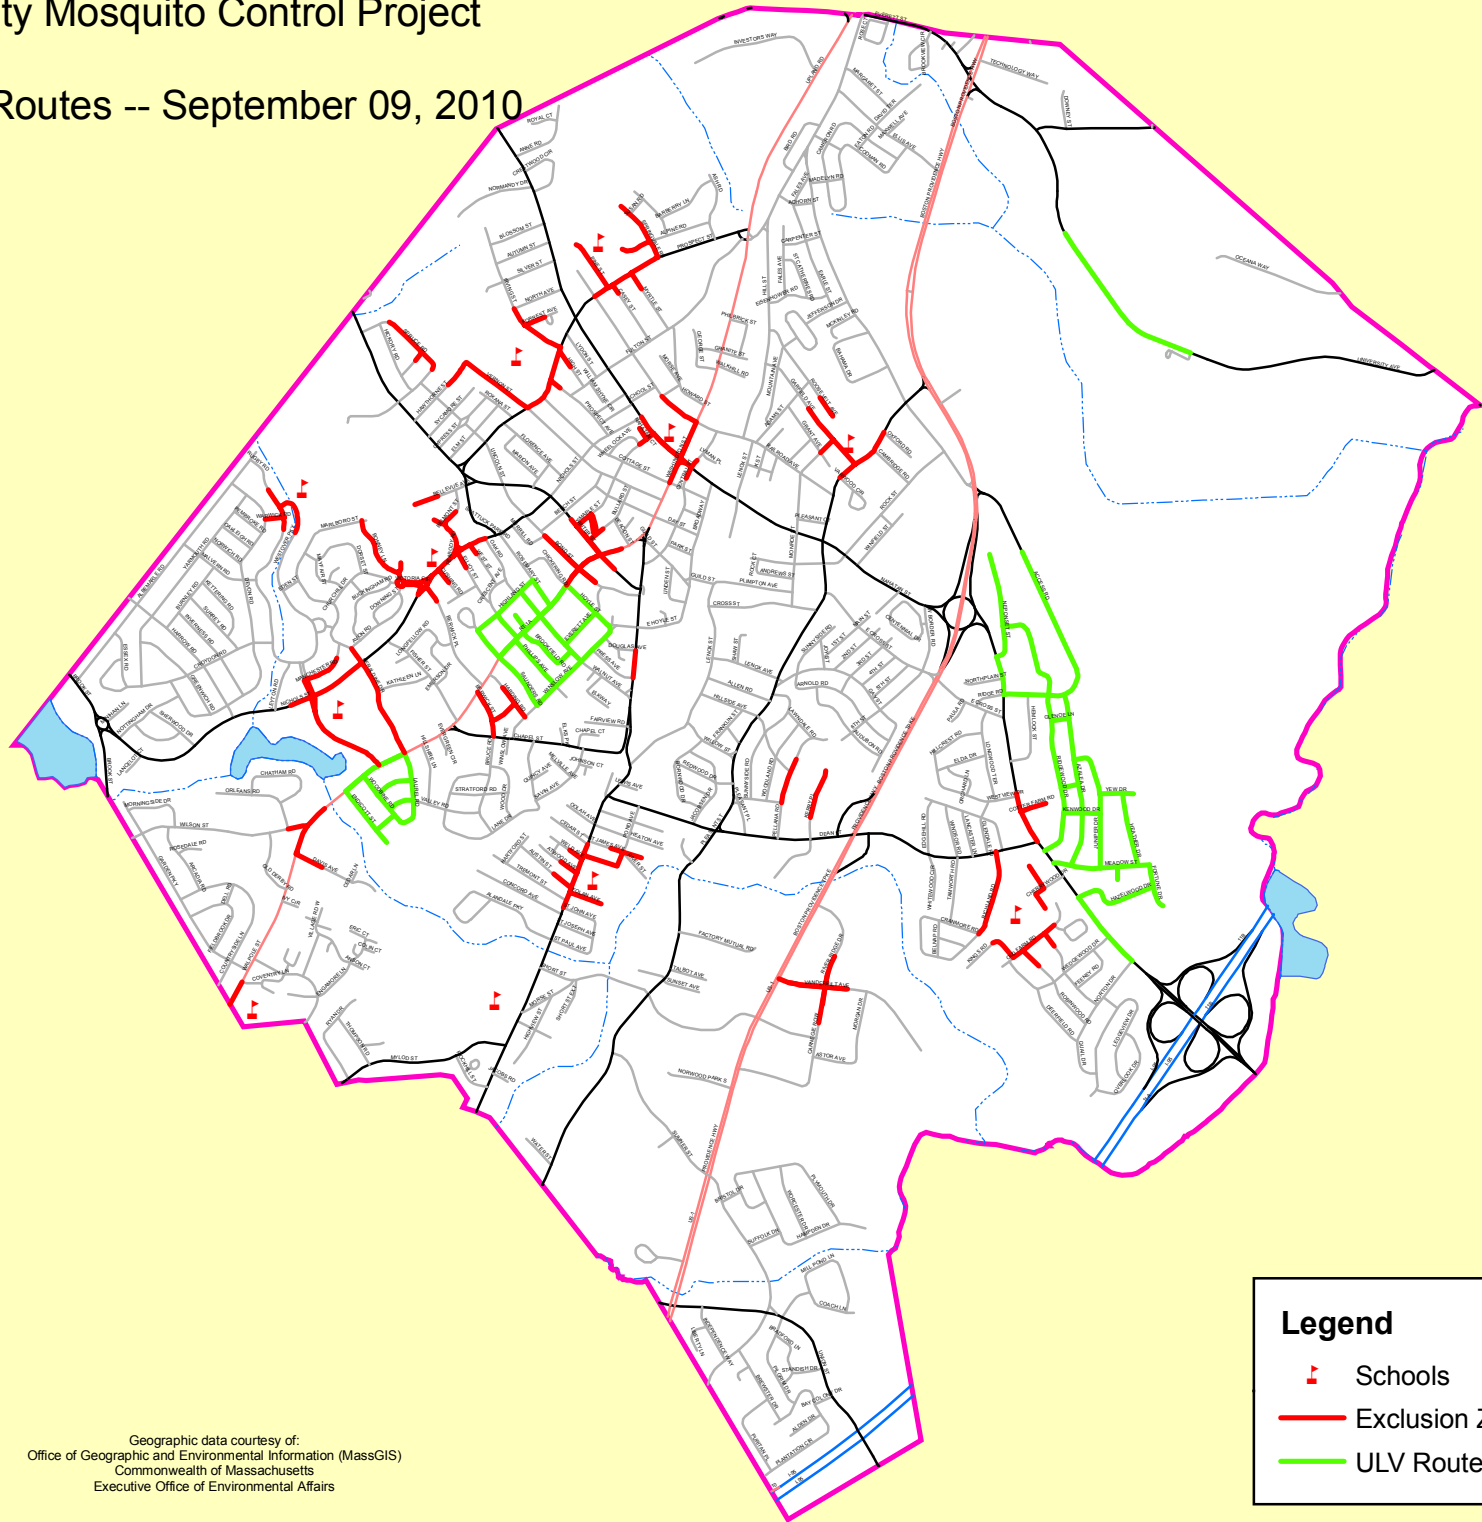

# Norfolk County Mosquito Control Project

## Norwood ULV Routes -- September 09, 2010

### Legend

-  Schools
-  Exclusion Zones
-  ULV Routes

Geographic data courtesy of:  
Office of Geographic and Environmental Information (MassGIS)  
Commonwealth of Massachusetts  
Executive Office of Environmental Affairs